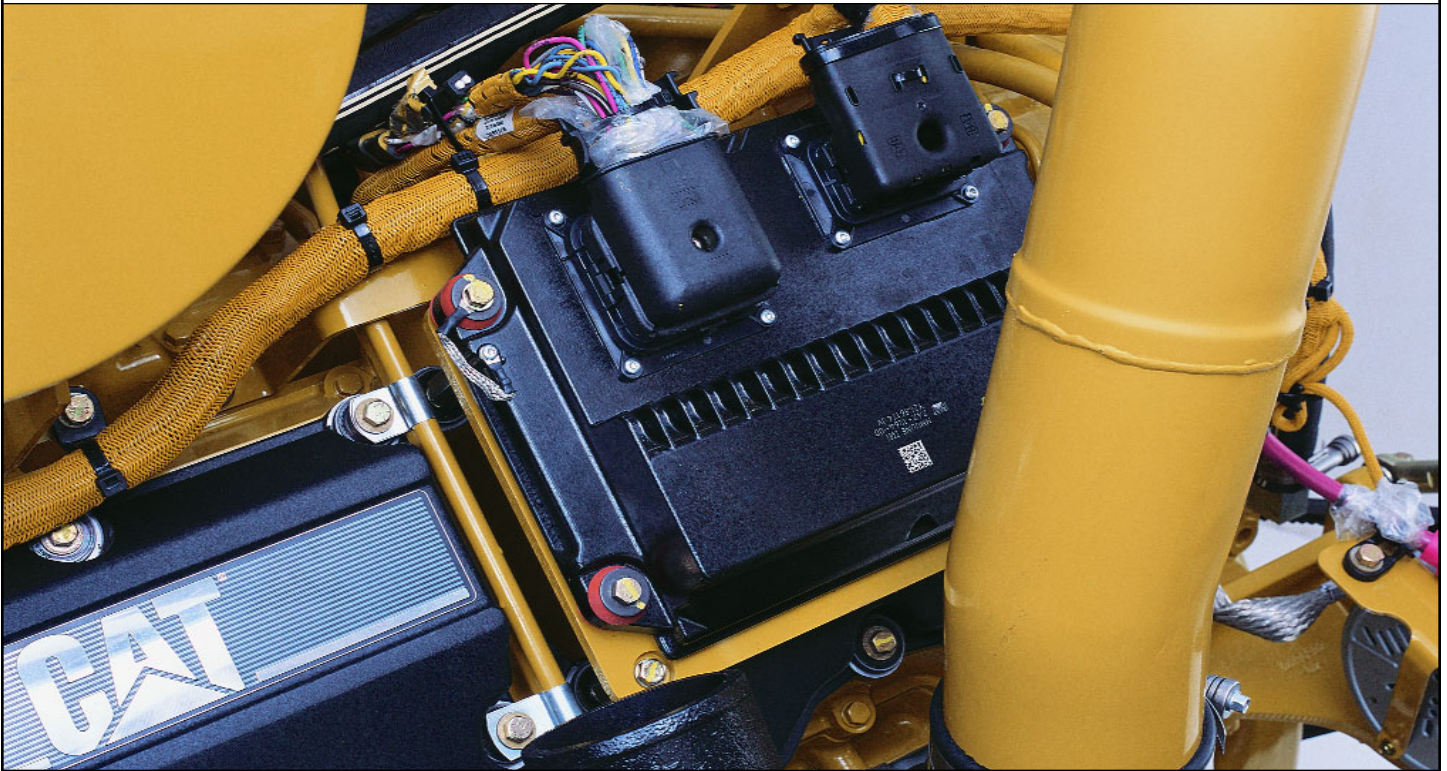

Cat[®] Remanufactured Electronic Control Units

Reliability. Availability. Affordability.

Cat Reman is expanding coverage of remanufactured Electronic Control Units (ECUs). These machine and engine controllers are used in all industry segments. Caterpillar employs state-of-the-art techniques, advanced remanufacturing processes and extensive testing to ensure these remanufactured ECUs deliver same-as-new performance and long life.

CATERPILLAR[®]

Cat Remanufactured Electronic Control Units

Same-as-new Performance

Drawing on the broad experience and understanding Caterpillar has of heavy-duty application environments—like severe vibration, shock, extreme operation temperature ranges, thermal cycle, thermal shock, humidity, corrosion and excessive dust—Cat Reman has developed its own line of remanufactured ECUs. This ensures that electronic units are thoroughly diagnosed and remanufactured, and critical engineering updates are completed. When the remanufacturing process is complete, the units pass through rigorous durability test requirements so customers can rest assured these remanufactured ECUs will provide same-as-new performance and reliability.